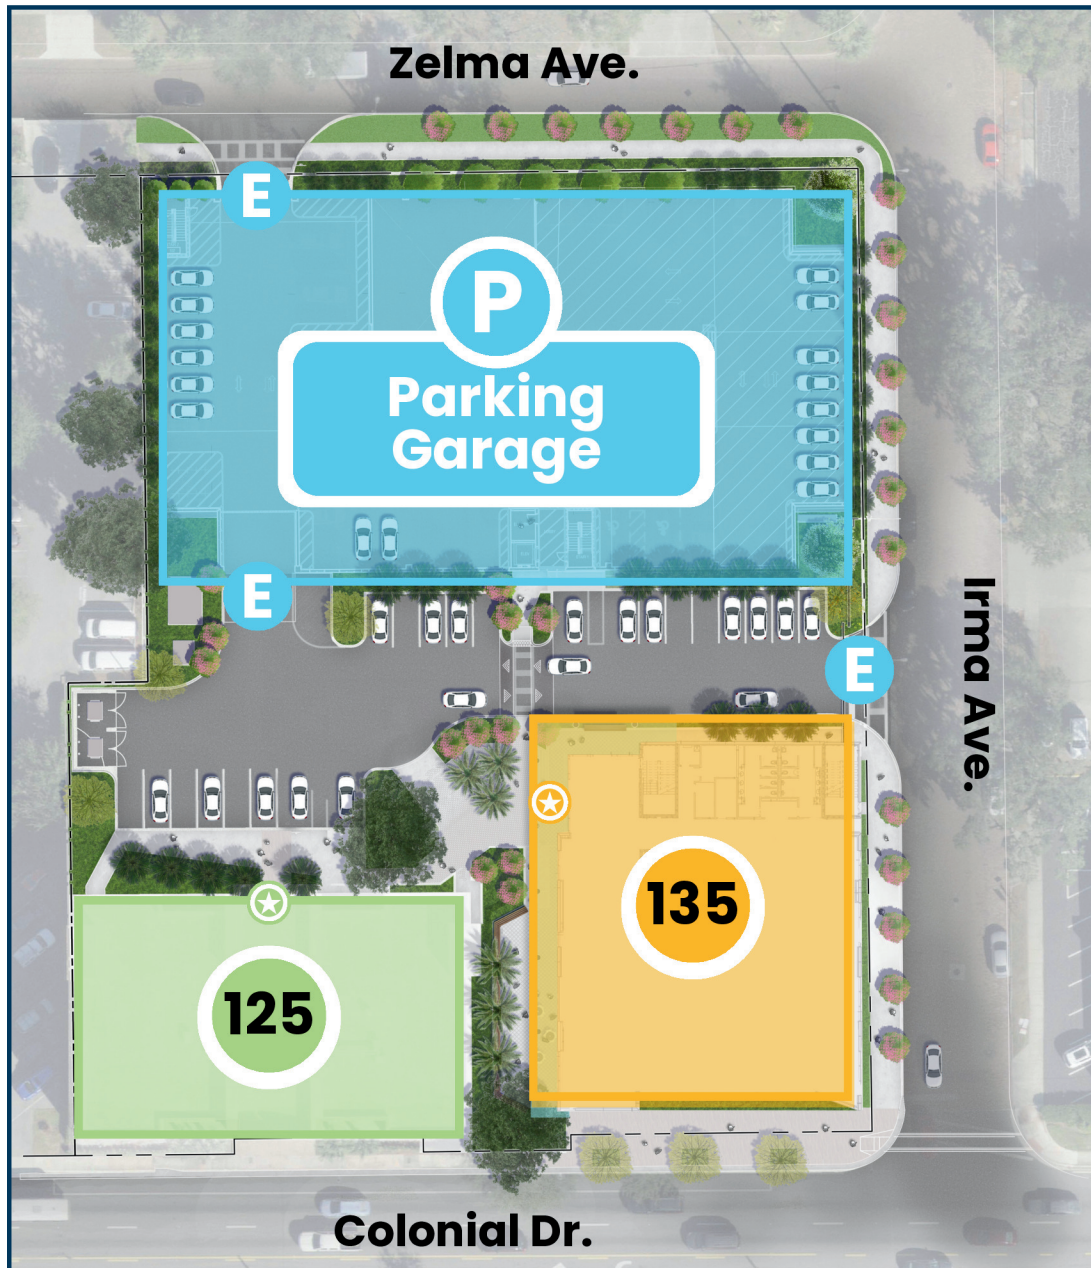

Event Parking

For easiest access to parking, please enter the property from Irma Avenue.

Map Legend

-  Parking Garage
Avoid parking in "FLC Reserved" spaces.
-  Parking Entrance
-  Accessible Parking
Available on each level of the parking garage.
-  135 East Colonal Drive
Event Location
-  Building Entrance
-  125 East Colonal Drive
-  Building Entrance