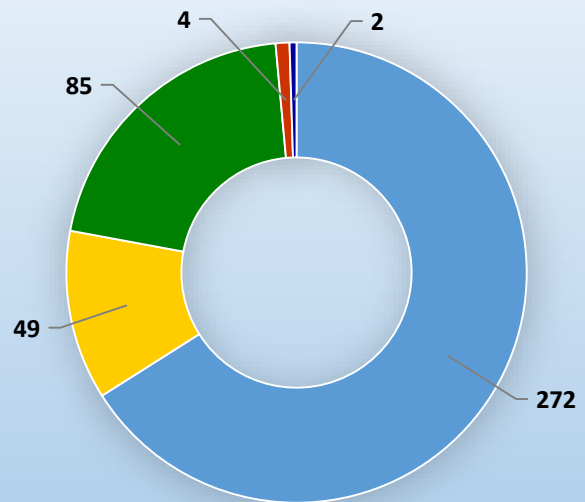

Number of Cities Statewide with Each Form of Government

■ Council-Manager   ■ Council-Strong Mayor
■ Council-Weak Mayor   ■ Commission
■ Hybrid