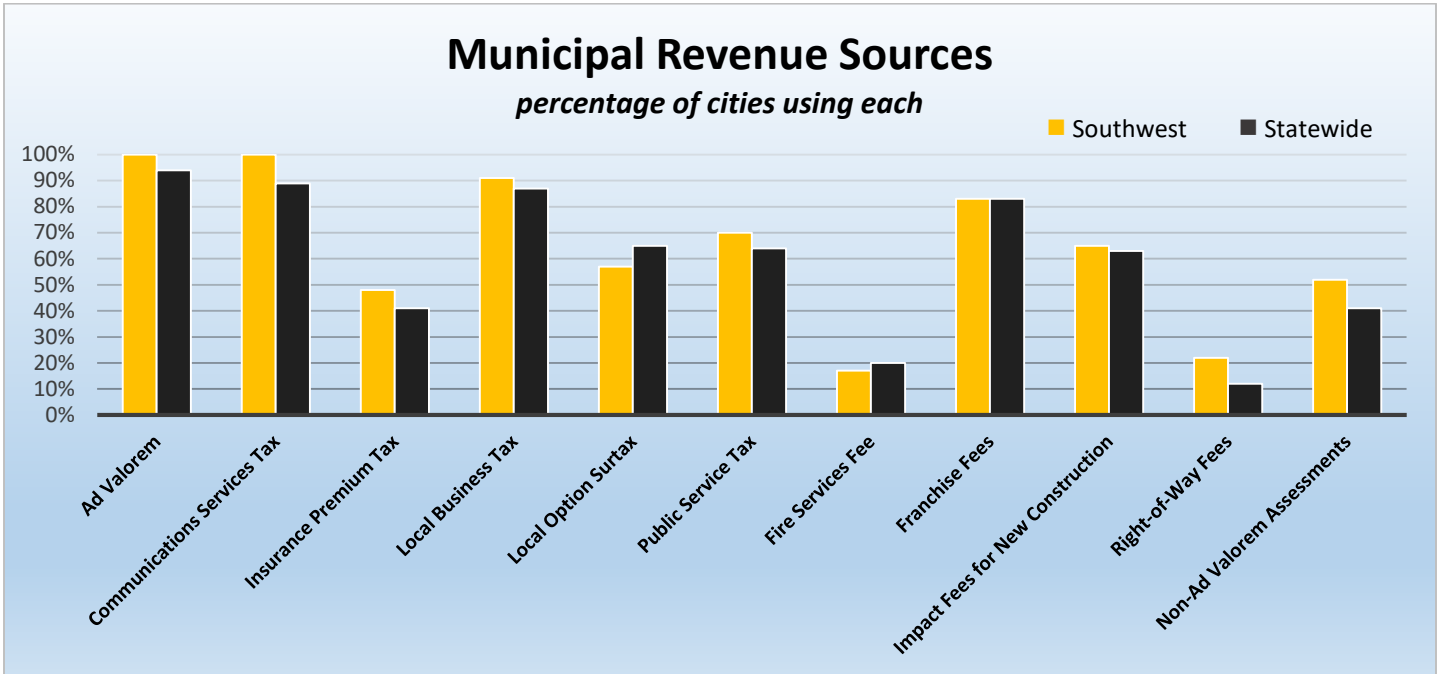

CityStats Southwest Florida Trends

Research Analyst Liane Schrader, CAE
Center for Municipal Research & Innovation
Florida League of Cities

CityStats Southwest Florida Regional Trend Analysis

Population Source: University of Florida, Bureau of Economic and Business Research, December 2016.

Economic Development Incentives

average percentage 2013-2017

Number of Southwest Florida Cities with Each Form of Government

■ Council-Manager ■ Council-Strong Mayor
■ Council-Weak Mayor ■ Commission
■ Hybrid