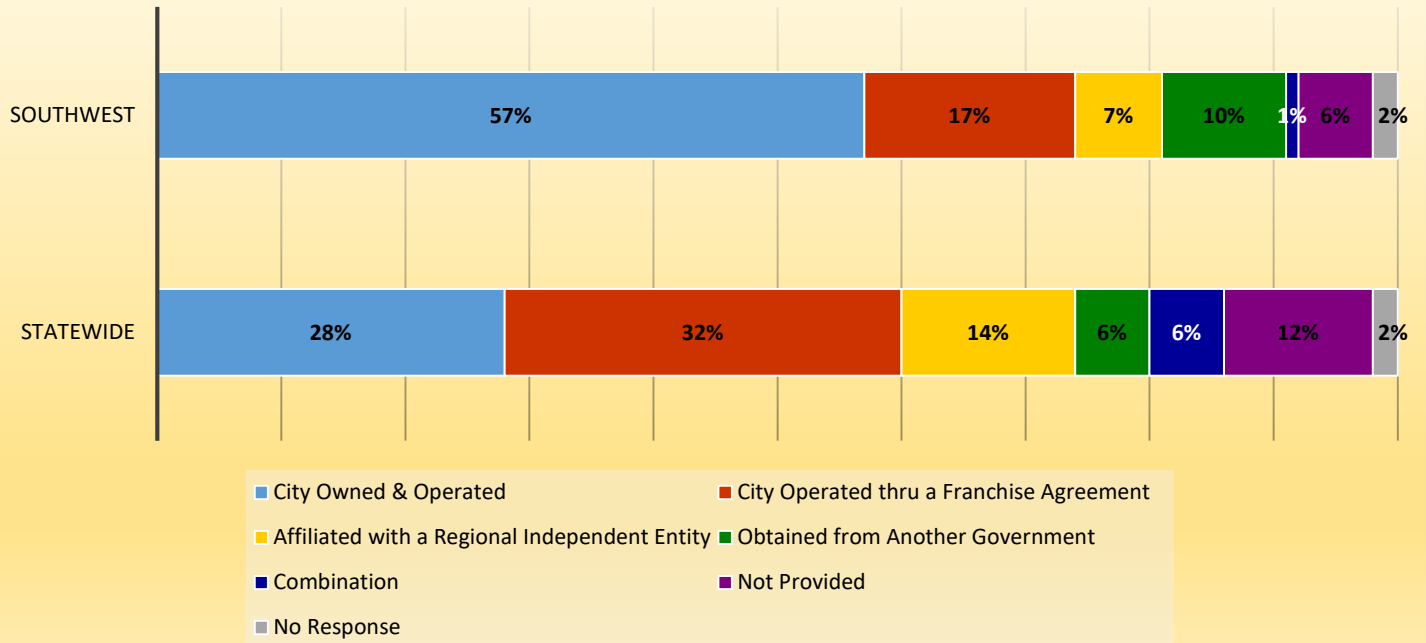

average percentage 2013-2017

Statewide Cities Providing Water/Waste Water Services To Other Jurisdictions

average percentage 2013-2017

Solid Waste Collection Services

average percentage 2013-2017

City-Run Services