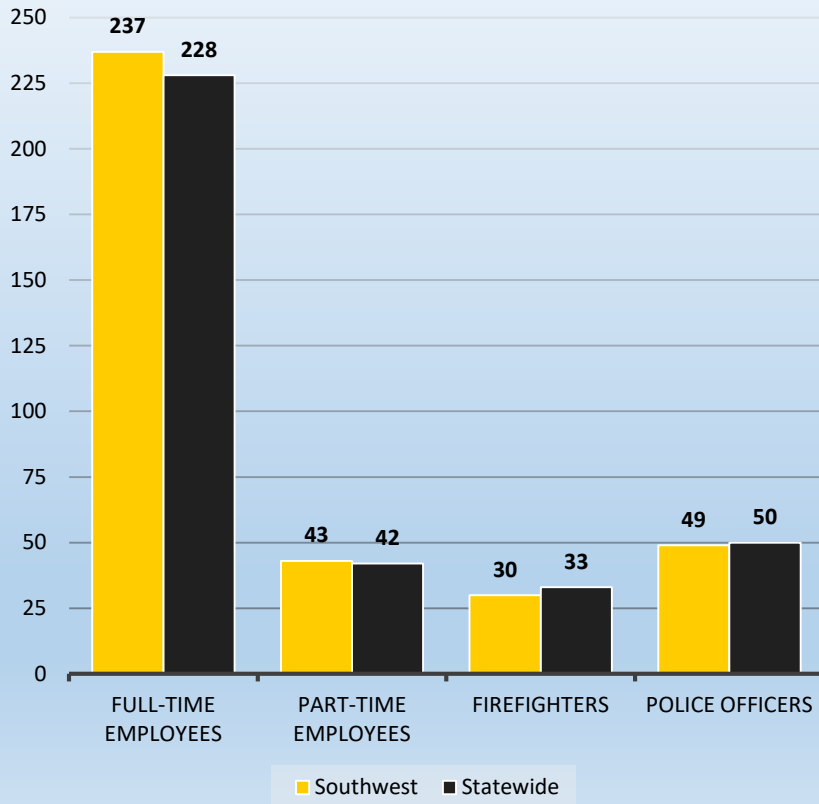

Fire Services Breakdowns

average percentage 2014-2017

SOUTHWEST STATEWIDE

Municipal Employees per City

average number 2013-2017

Number of Residents per One Municipal Employee

average number 2014-2017

Southwest Florida Cities FTE Pay Raises