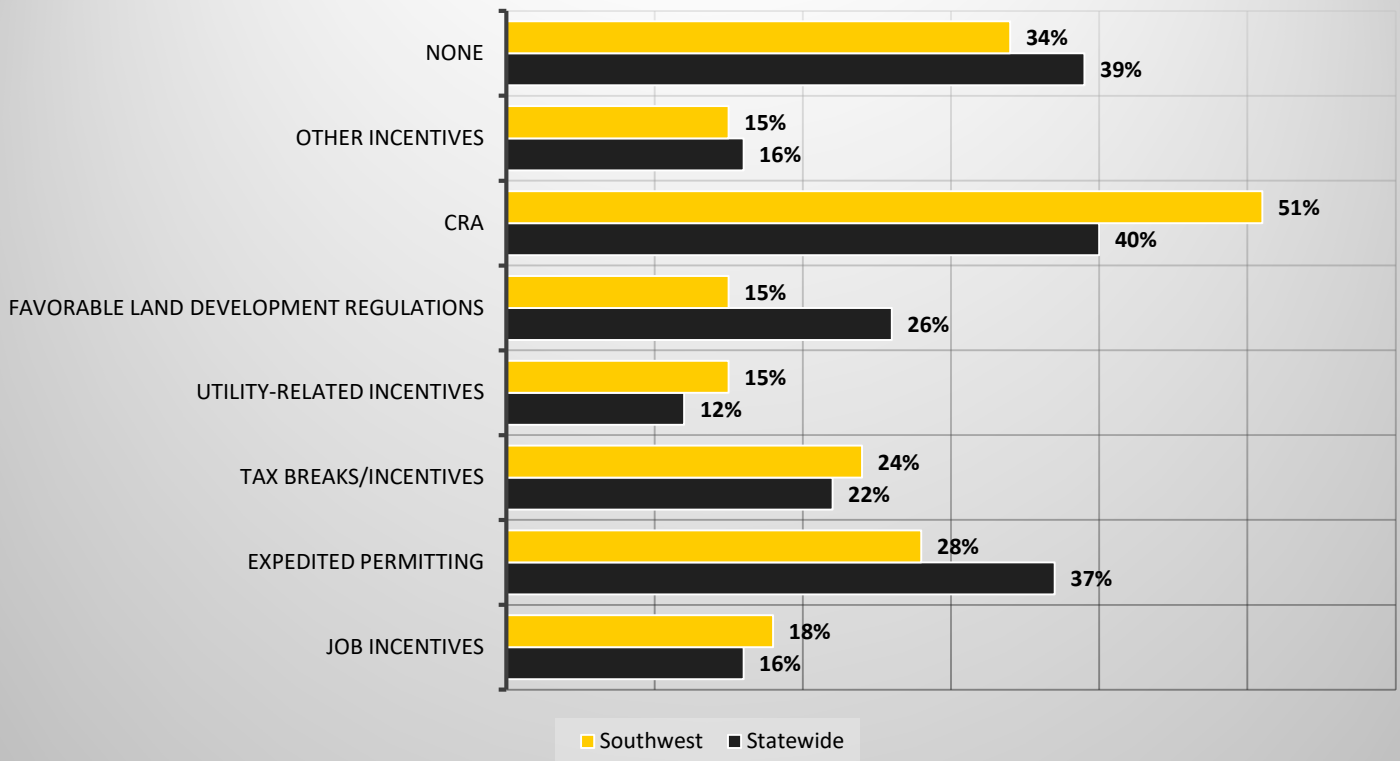

CityStats Southwest Florida Trends

Research Analyst Liane Schrader, CAE
Center for Municipal Research & Innovation
Florida League of Cities

CityStats Southwest Florida Regional Trend Analysis

Population Source: University of Florida, Bureau of Economic and Business Research, December 2016.

Economic Development Incentives

average percentage 2013-2017

Number of Southwest Florida Cities with Each Form of Government

■ Council-Manager ■ Council-Strong Mayor
■ Council-Weak Mayor ■ Commission
■ Hybrid