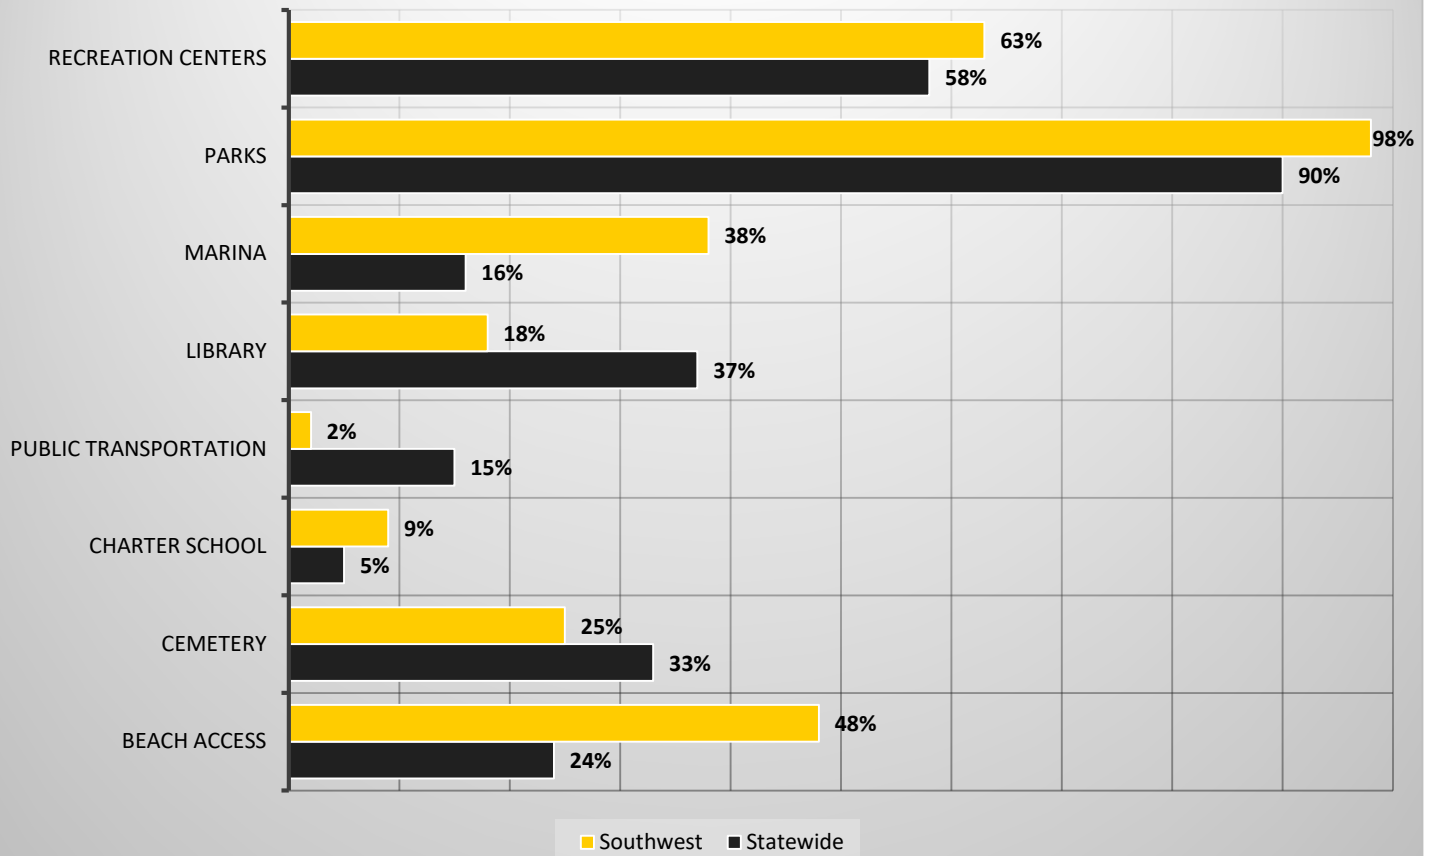

City-Run Services

average percentage 2013-2017