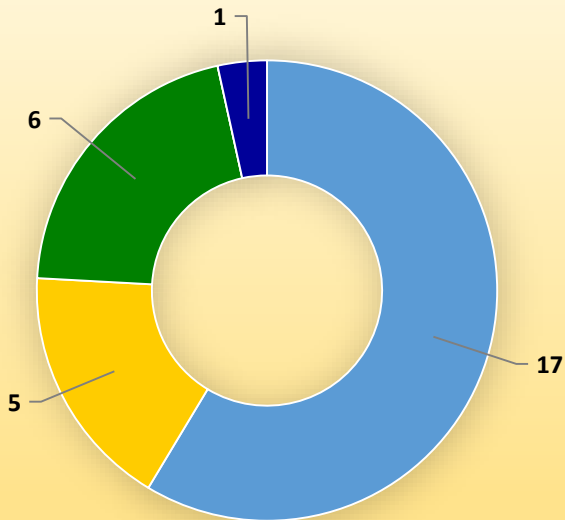

Number of Southwest Florida Cities with Each Form of Government

■ Council-Manager   ■ Council-Strong Mayor
■ Council-Weak Mayor   ■ Commission
■ Hybrid