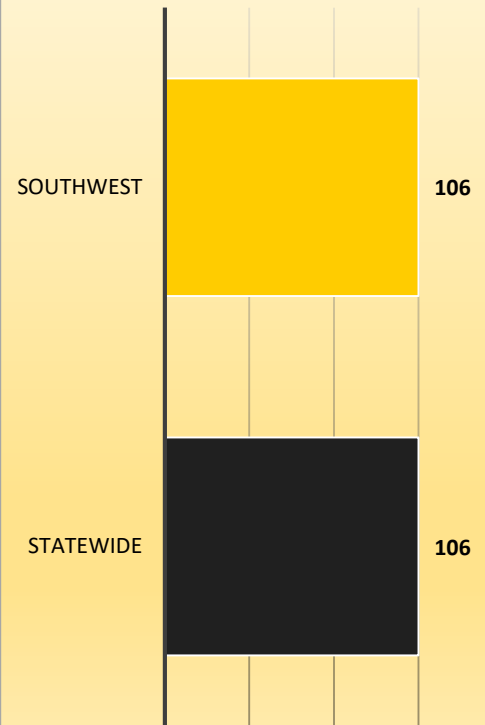

Fire Services Breakdowns

average percentage 2014-2017

SOUTHWEST STATEWIDE

Municipal Employees per City

average number 2013-2017

Number of Residents per One Municipal Employee

average number 2014-2017

Southwest Florida Cities FTE Pay Raises

Everglades City
Marco Island
Naples

DeSoto County

Arcadia

Glades County

Moore Haven

Hardee County

Bowling Green
Wauchula
Zolfo Springs

Hendry County