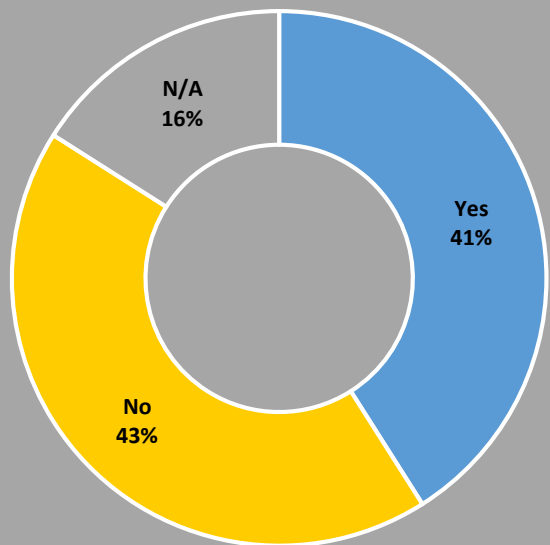

Statewide Cities Providing Water/Waste Water Services To Other Jurisdictions

average percentage 2013-2017