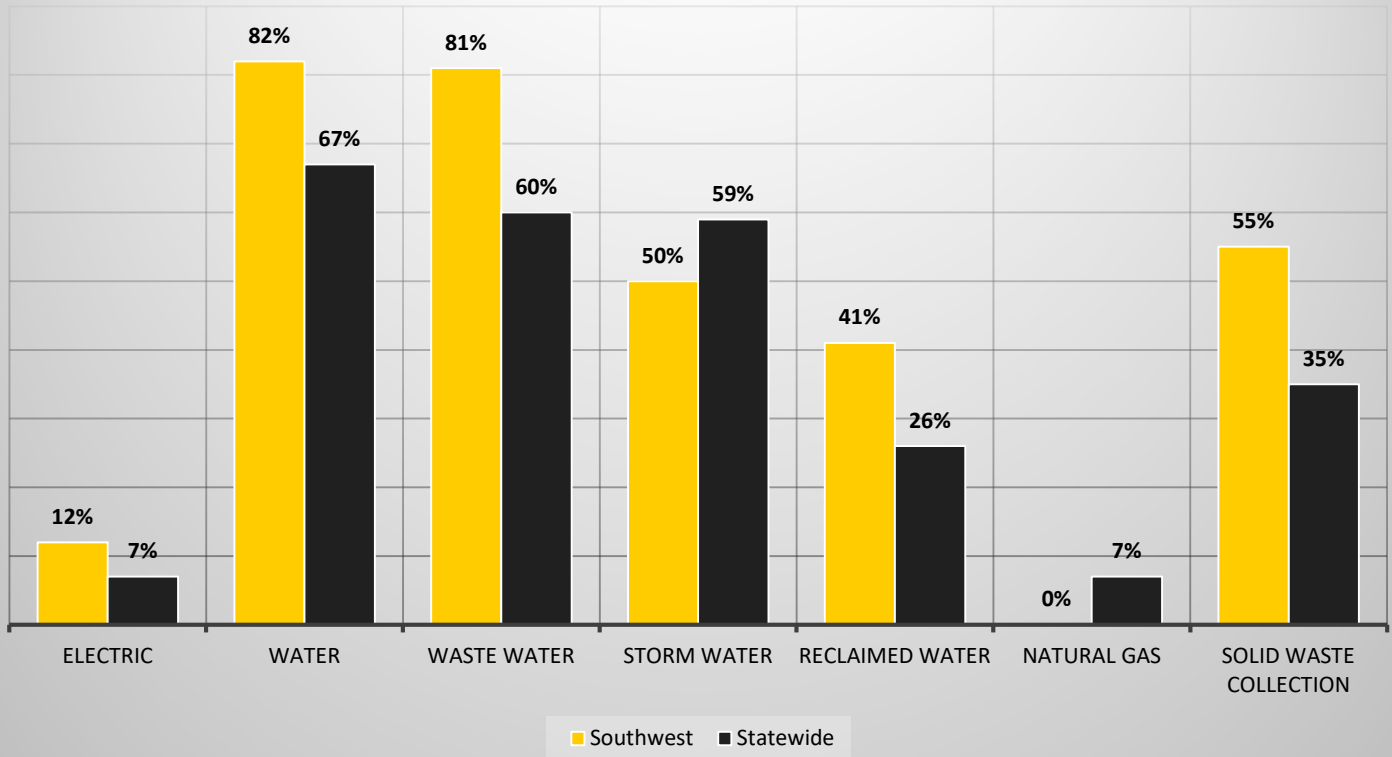

Utilities Services

average percentage 2013-2017