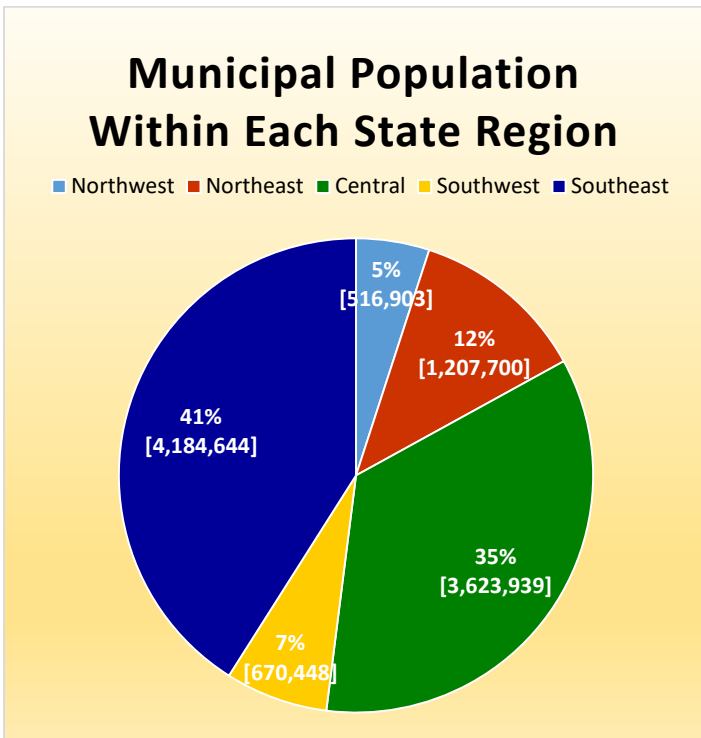

CityStats Southwest Florida Trends

Research Analyst Liane Schrader, CAE
Center for Municipal Research & Innovation
Florida League of Cities

CityStats Southwest Florida Regional Trend Analysis

Population Source: University of Florida, Bureau of Economic and Business Research, December 2016.