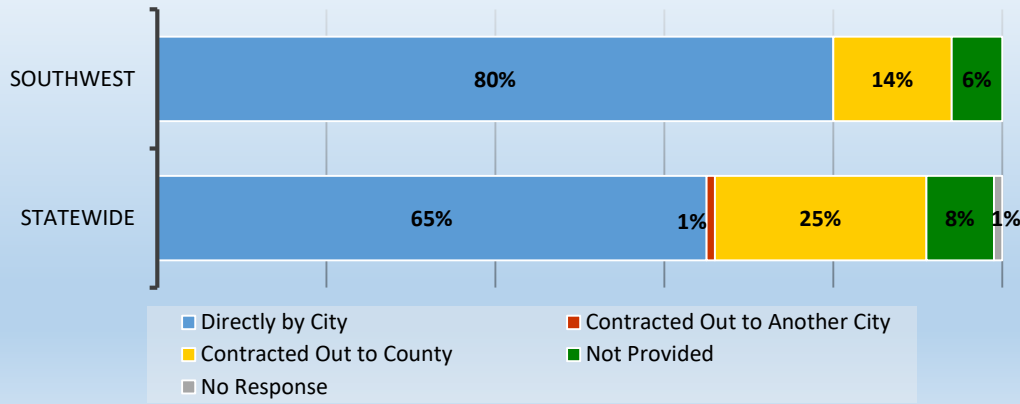

How Police Services Are Provided

average percentage 2014-2017