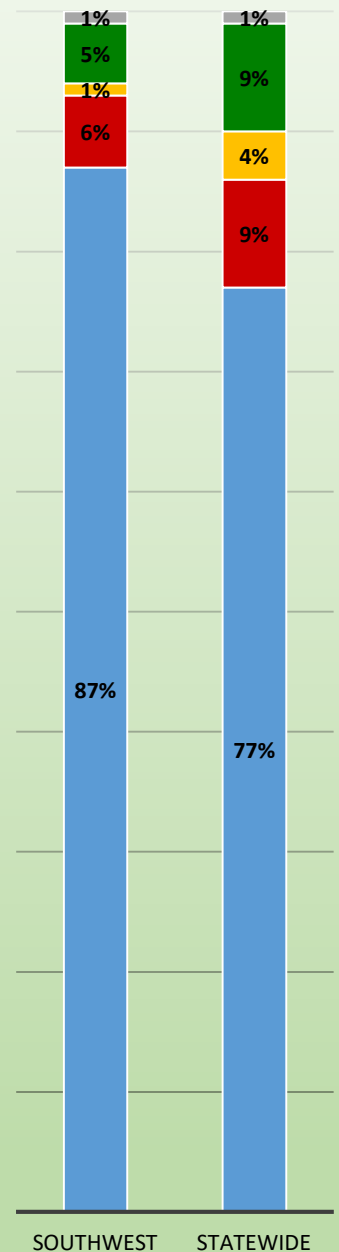

Fire Services Breakdowns

average percentage 2014-2017

SOUTHWEST STATEWIDE