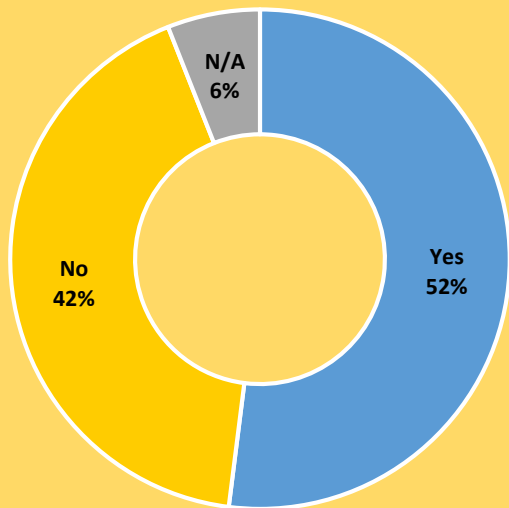

Southwest Florida Cities Providing Water/Waste Water Services To Other Jurisdictions

average percentage 2013-2017