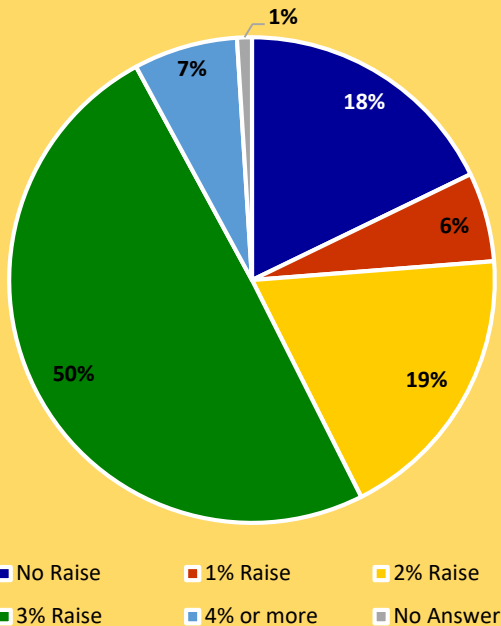

Southwest Florida Cities FTE Pay Raises

average annual percentage 2014-2017