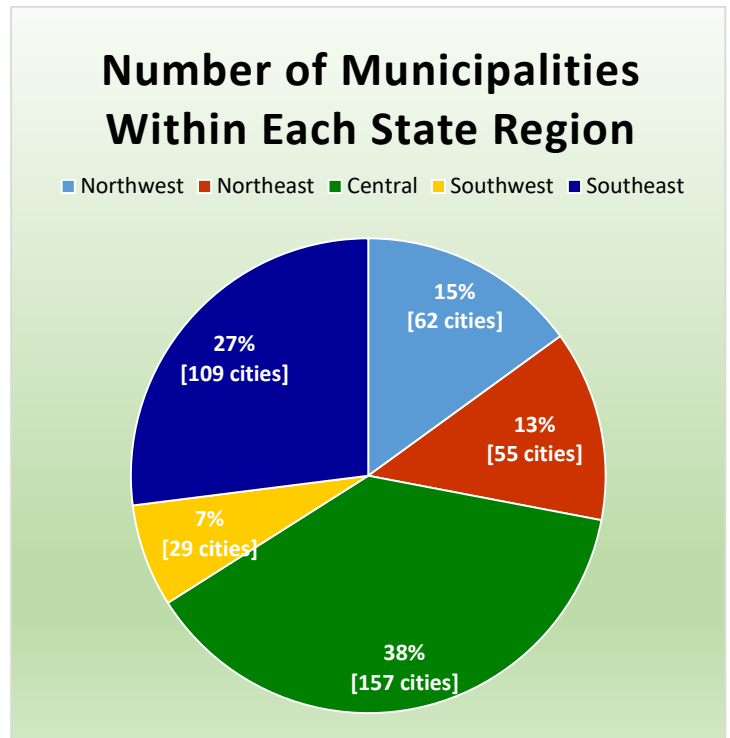

CityStats Southwest Florida Trends

Research Analyst Liane Schrader, CAE
Center for Municipal Research & Innovation
Florida League of Cities

CityStats Southwest Florida Regional Trend Analysis

Population Source: University of Florida, Bureau of Economic and Business Research, December 2016.

Sarasota County

Longboat Key (part)
North Port
Sarasota
Venice