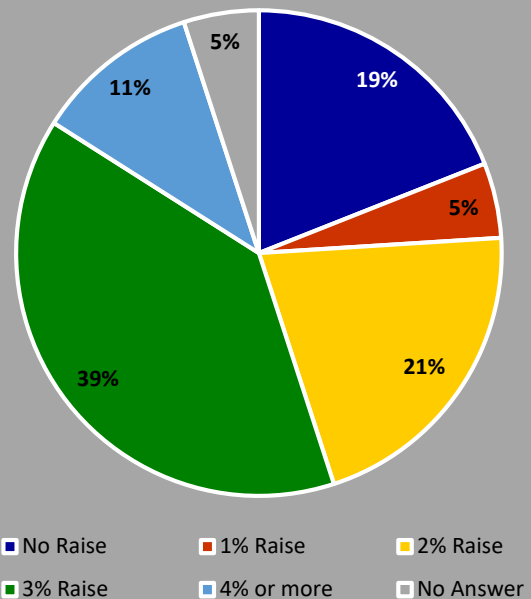

Statewide Florida Cities FTE Pay Raises

average annual percentage 2014-2017