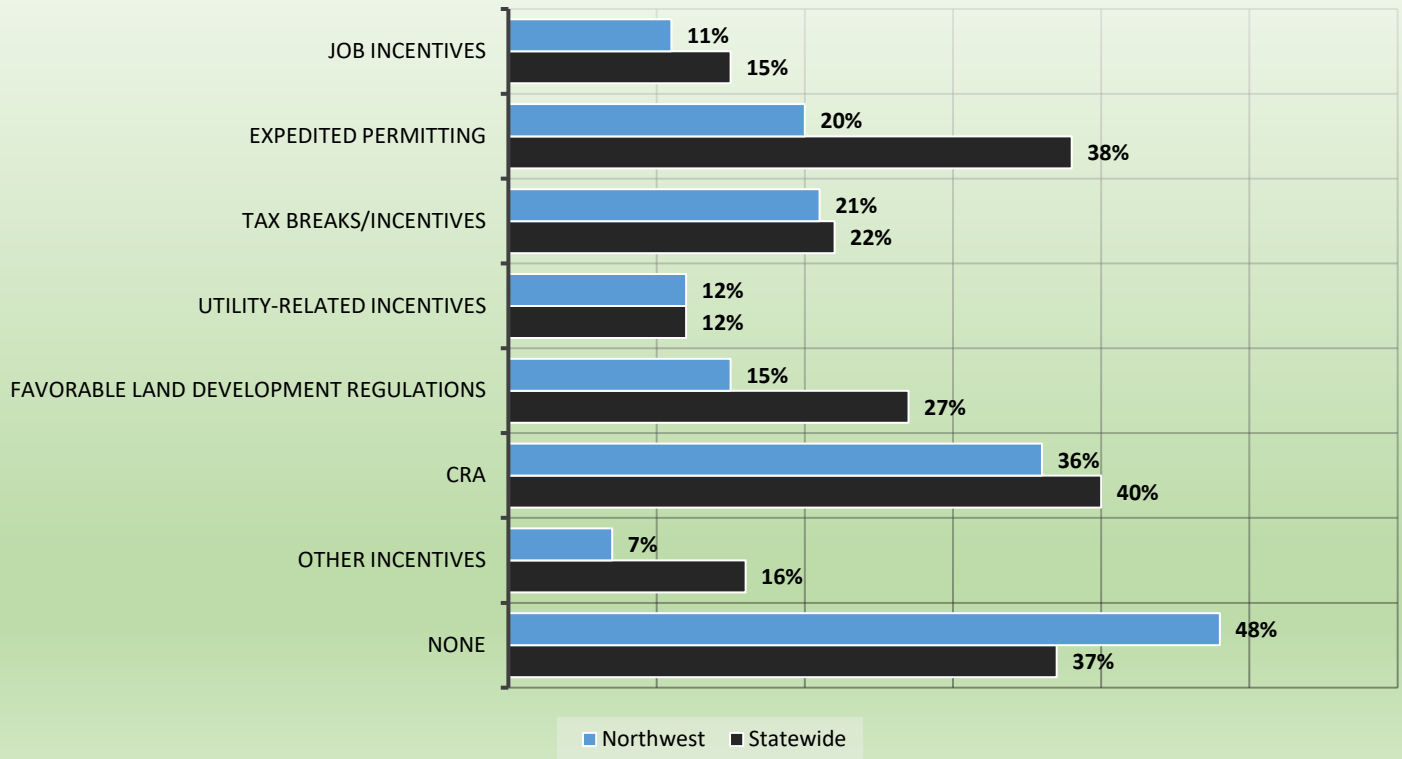

# CityStats Northwest Florida Trends

Research Analyst Liane Giroux, CAE  
Center for Municipal Research & Innovation  
Florida League of Cities

## Economic Development Incentives

average percentage 2014-2018