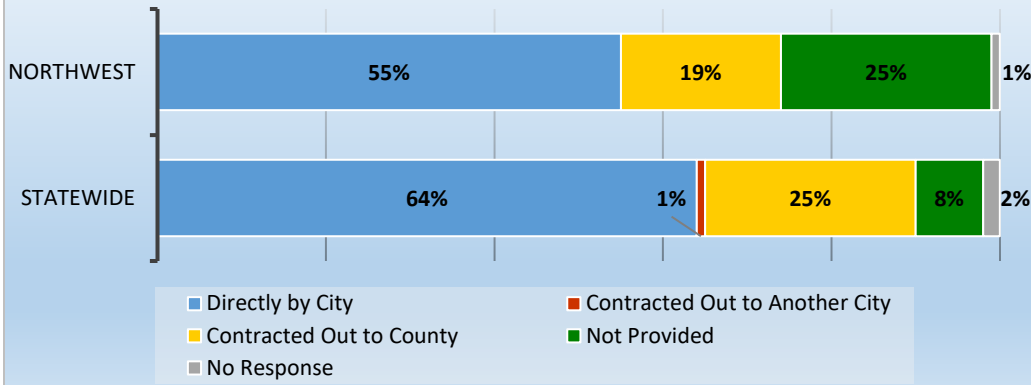

How Police Services Are Provided

average percentage 2014-2018