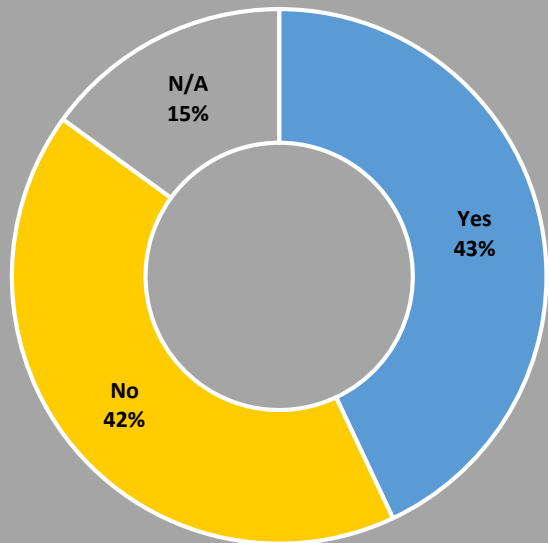

# Utilities Services

percentage of cities providing in 2018

**Northwest Florida Cities Providing Water/Waste Water Services To Other Jurisdictions**  
average percentage 2014-2018

**Statewide Cities Providing Water/Waste Water Services To Other Jurisdictions**  
average percentage 2014-2018