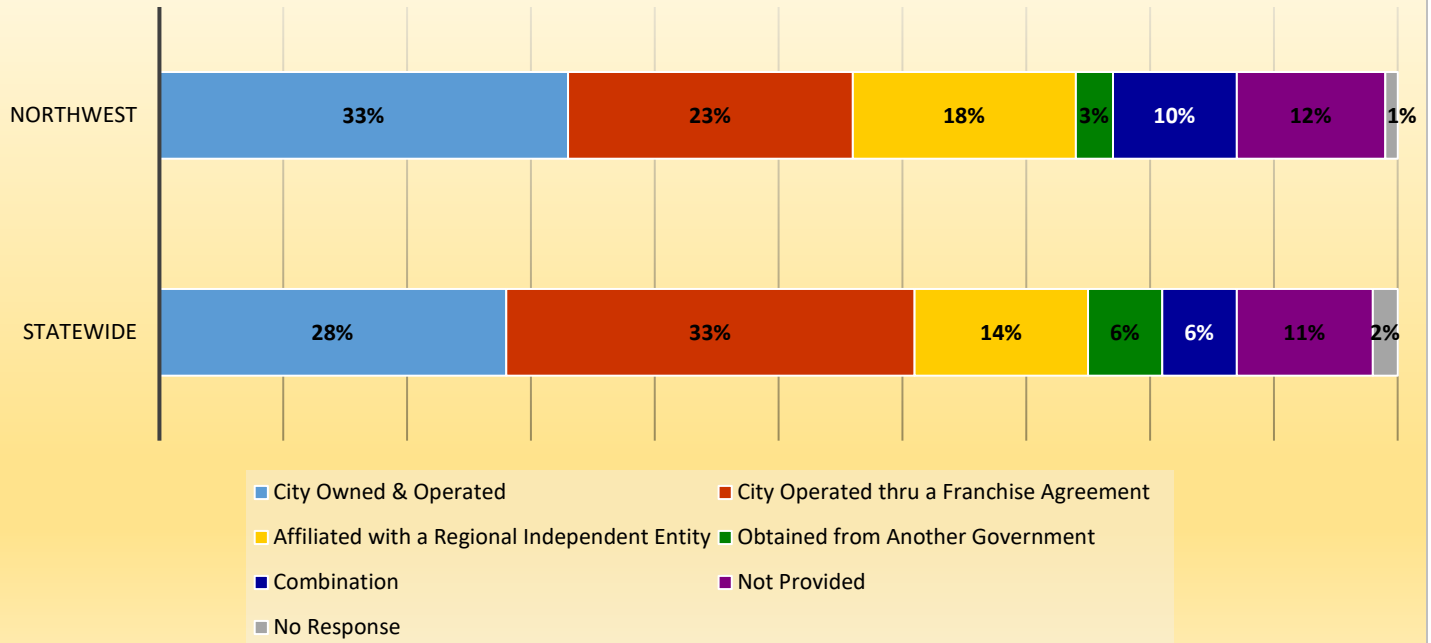

Solid Waste Collection Services

average percentage 2014-2018