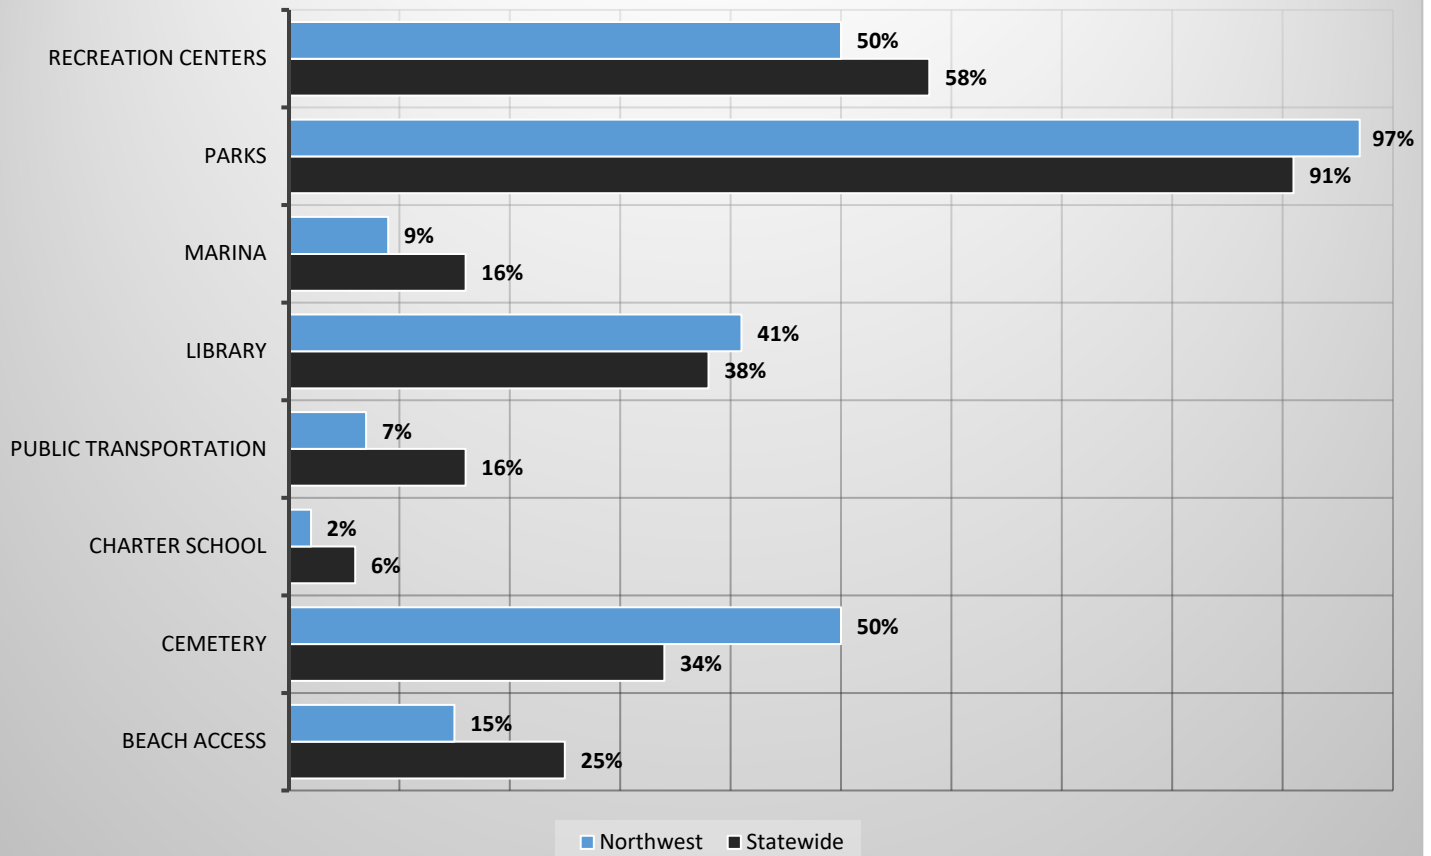

City-Run Services

average percentage 2014-2018