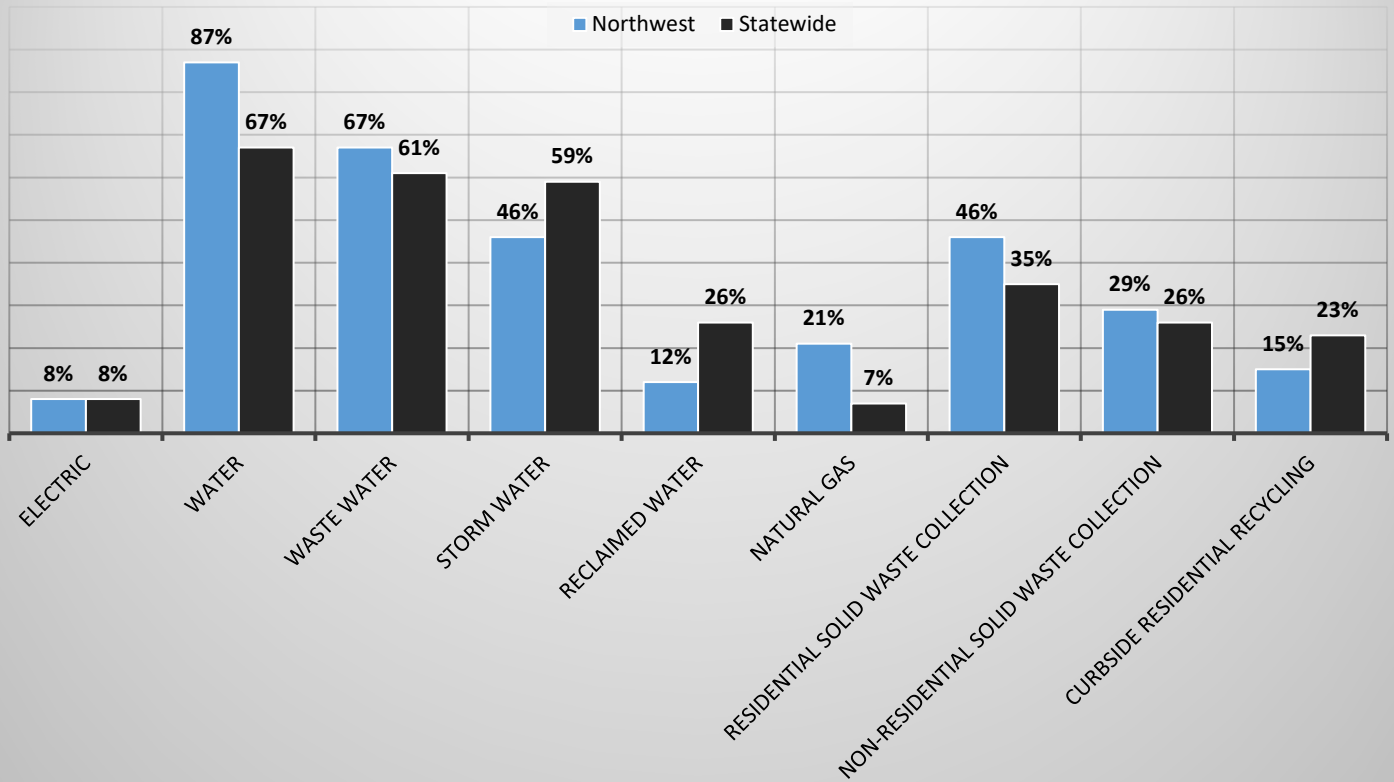

Utilities Services

percentage of cities providing in 2018

Northwest Florida Cities Providing Water/Waste Water Services To Other Jurisdictions
average percentage 2014-2018