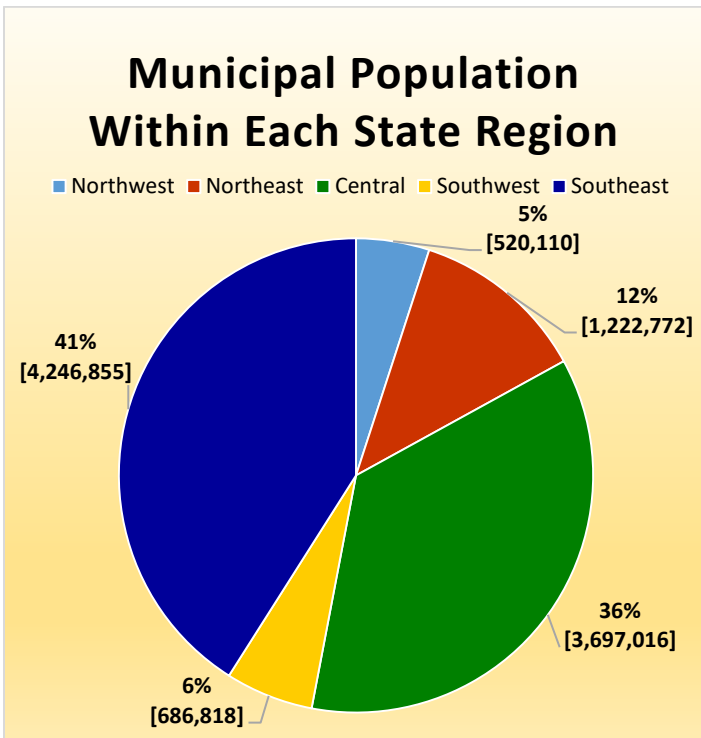

CityStats Northwest Florida Regional Trend Analysis

Population Source: University of Florida, Bureau of Economic and Business Research, December 2017.