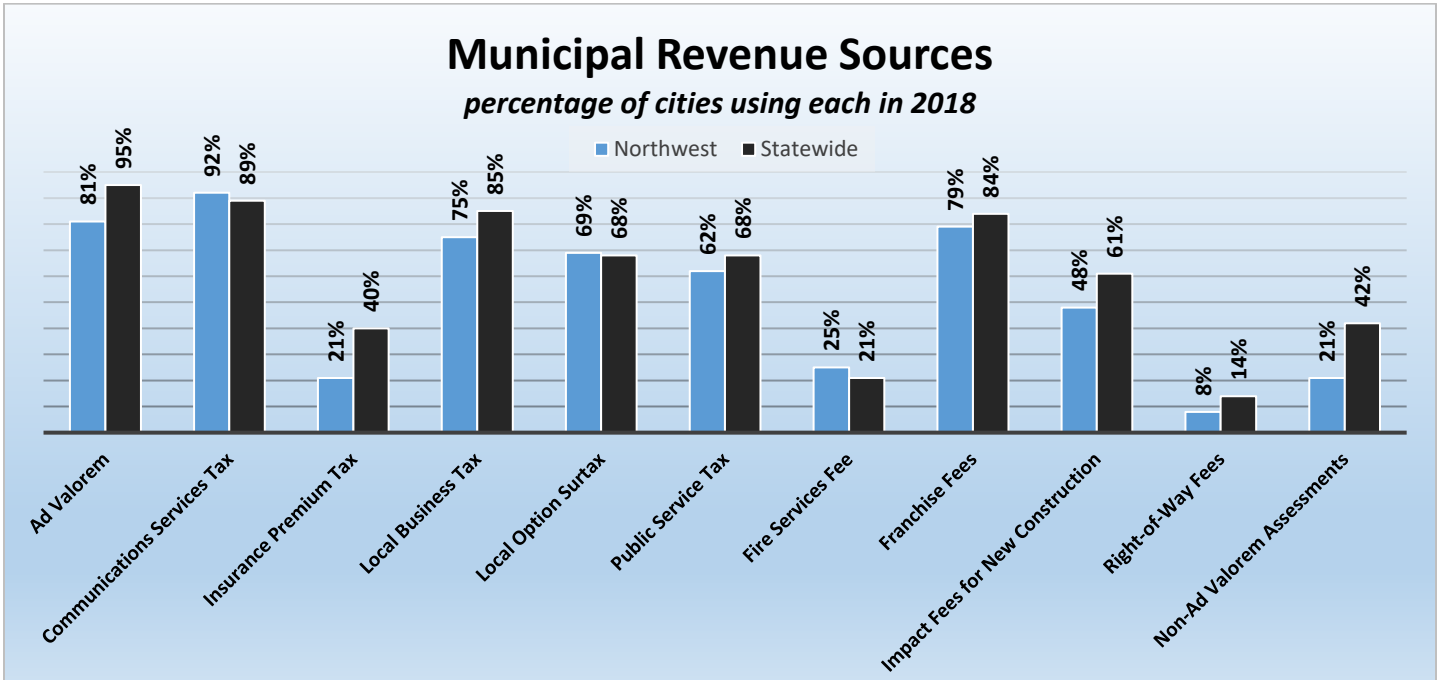

CityStats Northwest Florida Regional Trend Analysis

Population Source: University of Florida, Bureau of Economic and Business Research, December 2017.