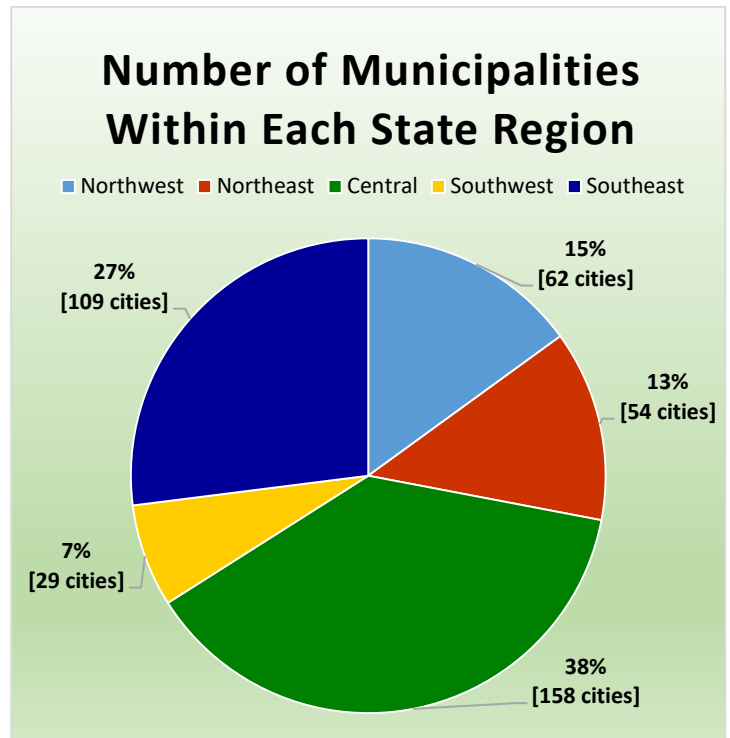

CityStats Northwest Florida Regional Trend Analysis

Population Source: University of Florida, Bureau of Economic and Business Research, December 2017.