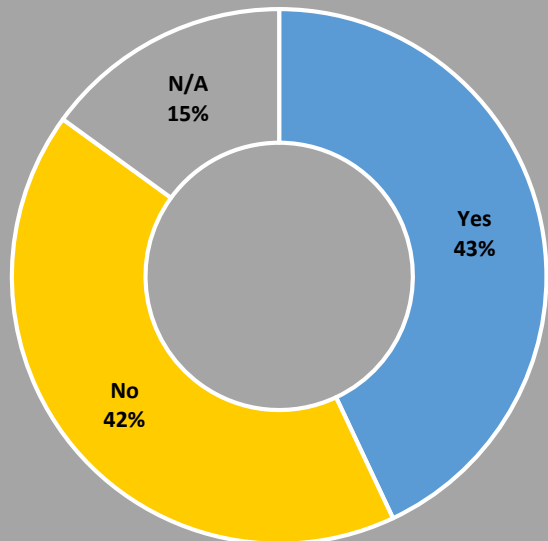

# Utilities Services

percentage of cities providing in 2018

**Central Florida Cities Providing Water/Waste Water Services To Other Jurisdictions**  
average percentage 2014-2018

**Statewide Cities Providing Water/Waste Water Services To Other Jurisdictions**  
average percentage 2014-2018