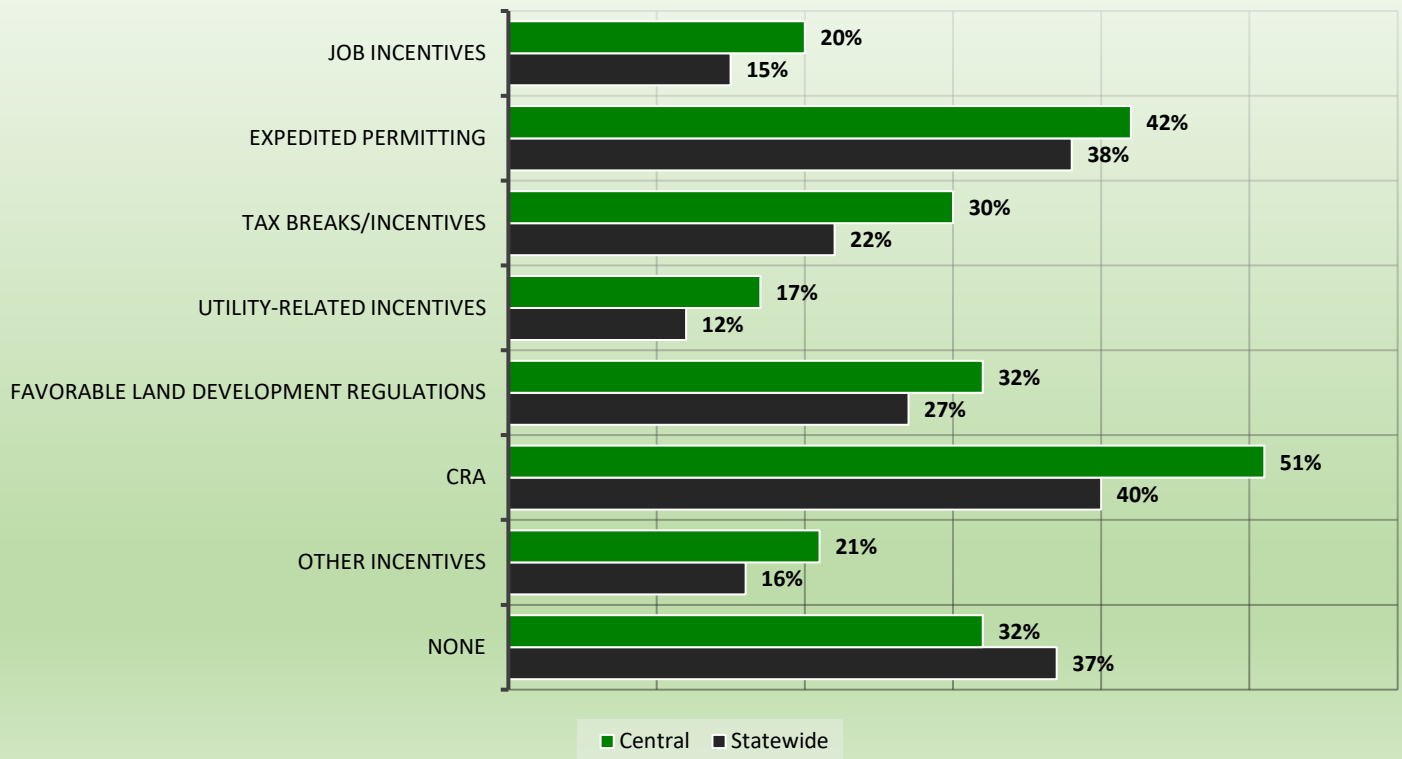

Economic Development Incentives

average percentage 2014-2018