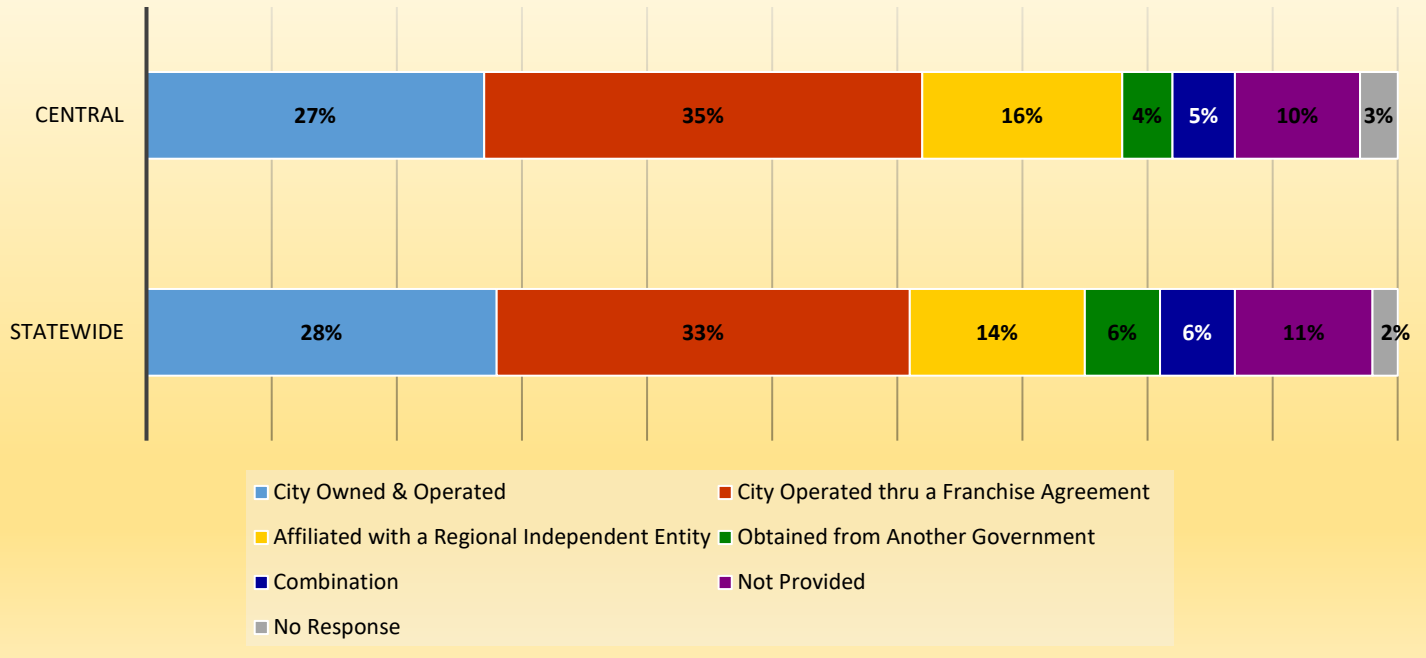

Solid Waste Collection Services

average percentage 2014-2018