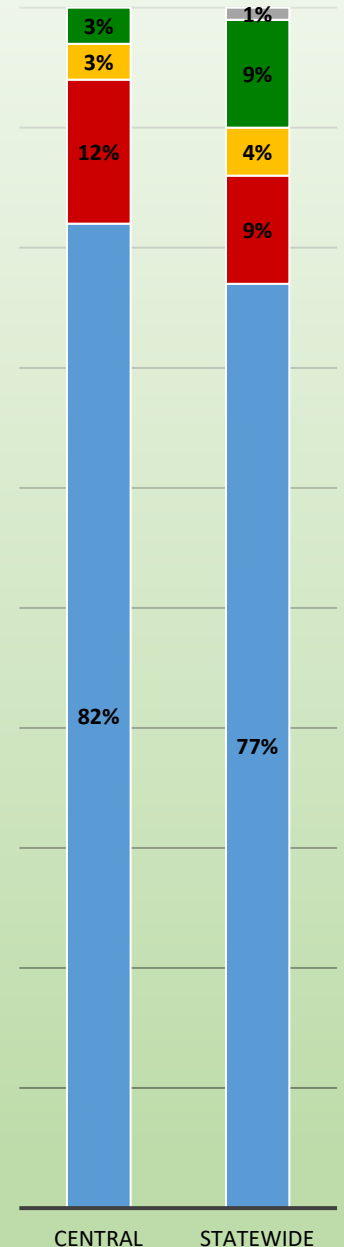

Fire Services Breakdowns

average percentage 2014-2018