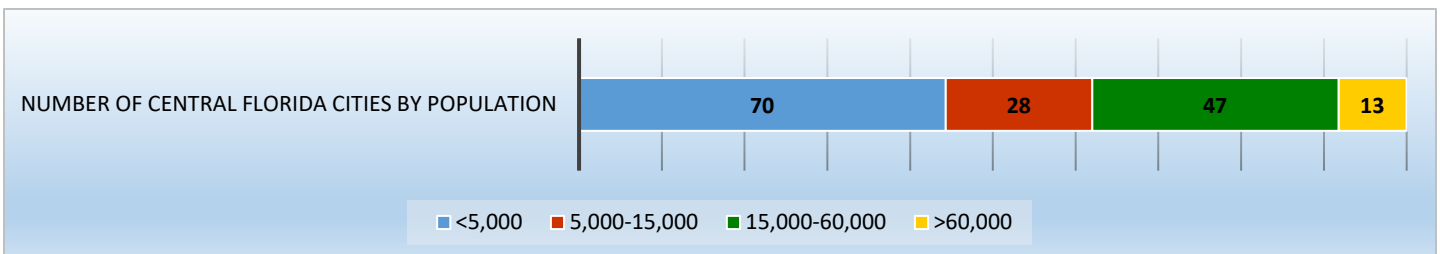

CityStats Central Florida Regional Trend Analysis

Population Source: University of Florida, Bureau of Economic and Business Research, December 2017.