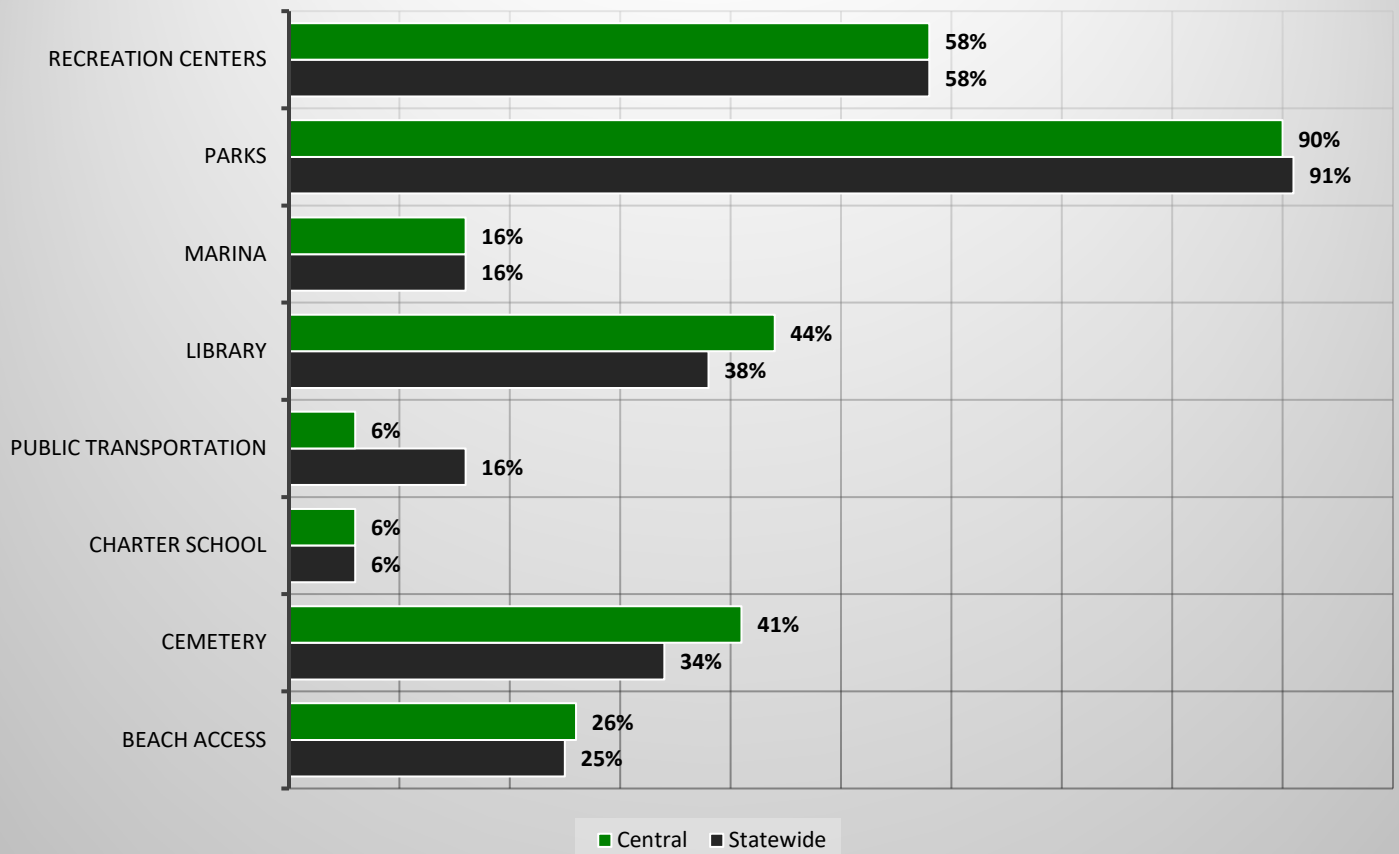

City-Run Services

average percentage 2014-2018